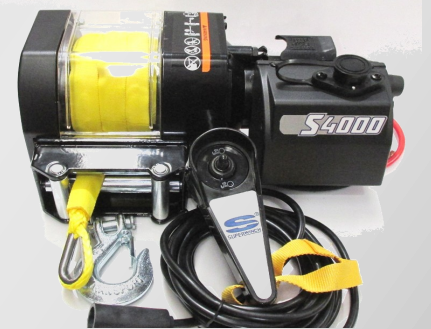

Click on picture or sizes for product Information & discounted prices

DC 12v & 24v

Winch In A Bag

Kubota Winch

BC4000

X6000

TS 9500

TS 17500

Ramsey Worm Drive

RE8000

RE12000

Talon Series

Talon 12.5