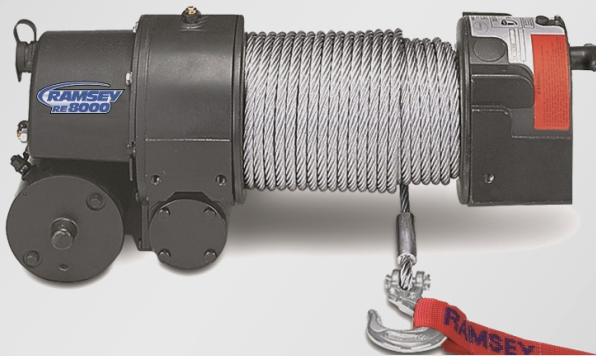

Click on picture or sizes for product Information & discounted prices

DC 12v & 24v

Winch In A Bag

Kubota Winch

BC4000

X6000

TS 9500

TS 17500

Ramsey Worm Drive

RE8000

RE12000

Talon Series

Talon 12.5