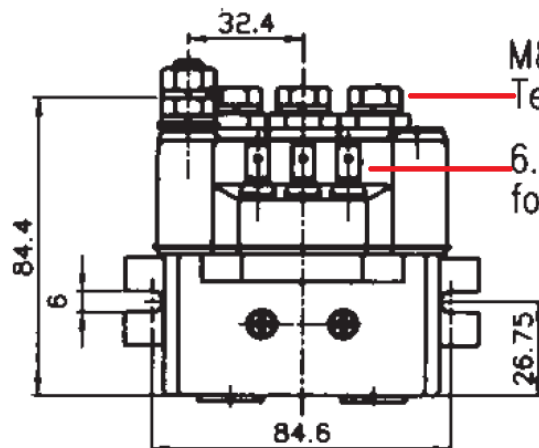

# Bosch/UniPoint Solenoid 12volt 500 amp

Superwinch No: 90-14452 Toyota No: PZQ9300041SS

## CONTACT PERFORMANCE CURVE

M8xP1.25 Main Terminal Screws (4)  
6.3mm terminals for coil connection