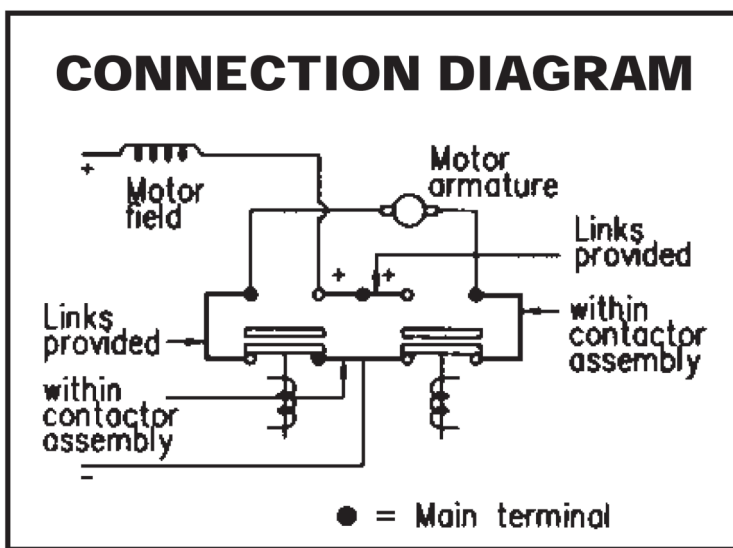

# Bosch/UniPoint Solenoid 12volt 500 amp

Superwinch No: 90-14452 Toyota No: PZQ9300041SS

## CONTACT PERFORMANCE CURVE

M8xP1.25 Main Terminal Screws (4)  
6.3mm terminals for coil connection