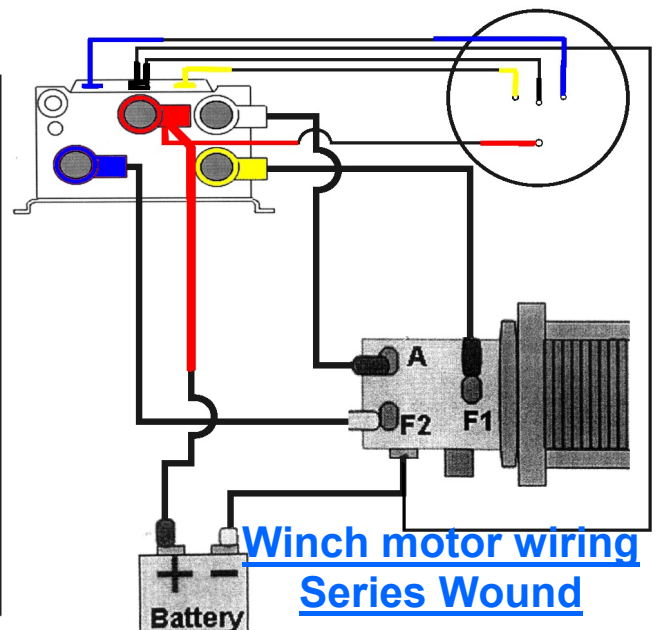

# Bosch/UniPoint Solenoid 12volt 500 amp

Superwinch No: 90-14452 Toyota No: PZQ9300041SS

## CONTACT PERFORMANCE CURVE

M8xP1.25 Main Terminal Screws (4)  
6.3mm terminals for coil connection