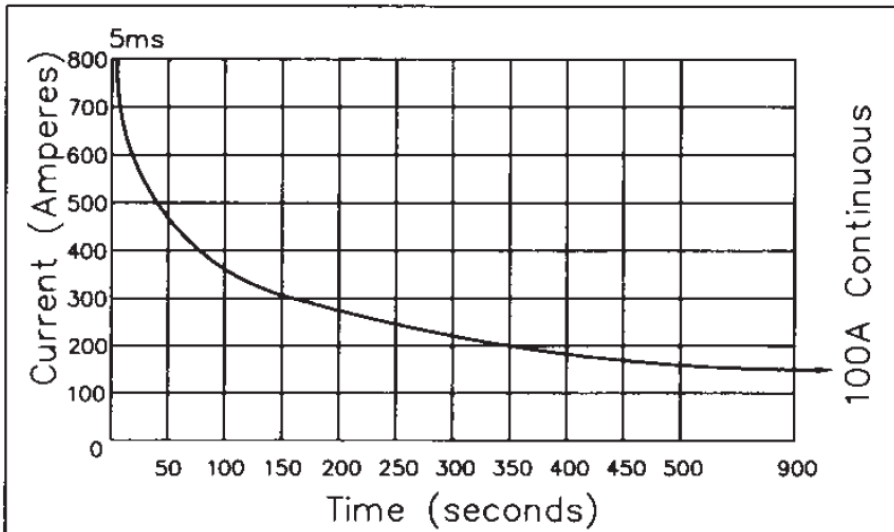

## CONTACT PERFORMANCE CURVE

M8xP1.25 Main Terminal Screws (4)  
6.3mm terminals for coil connection