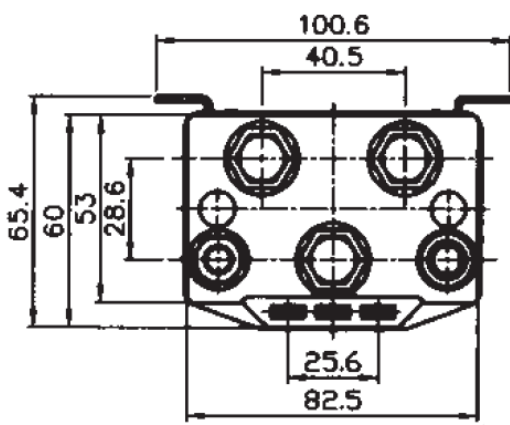

# Bosch/UniPoint Solenoid 12volt 500 amp

Superwinch No: 90-14452 Toyota No: PZQ9300041SS

## CONTACT PERFORMANCE CURVE

M8xP1.25 Main Terminal Screws (4)  
6.3mm terminals for coil connection