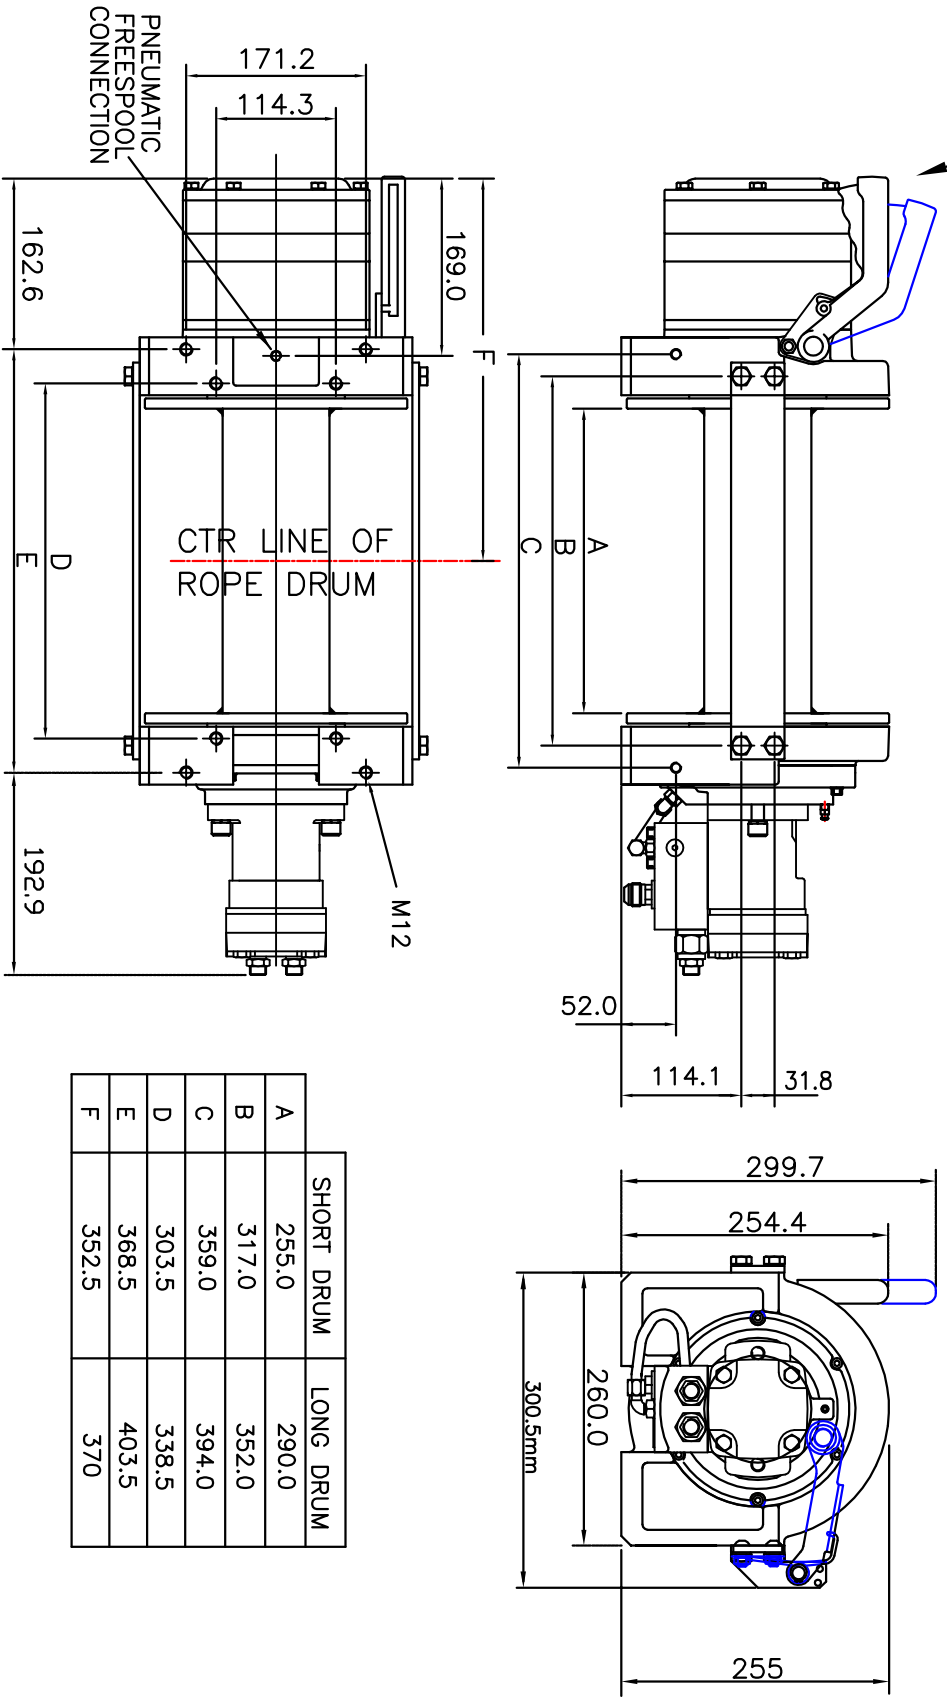

Manual freespool
 (if fitted)

H14 / H15P WINCHES
 (Long Drum Shown)

	SHORT DRUM	LONG DRUM
A	255.0	290.0
B	317.0	352.0
C	359.0	394.0
D	303.5	338.5
E	368.5	403.5
F	352.5	370