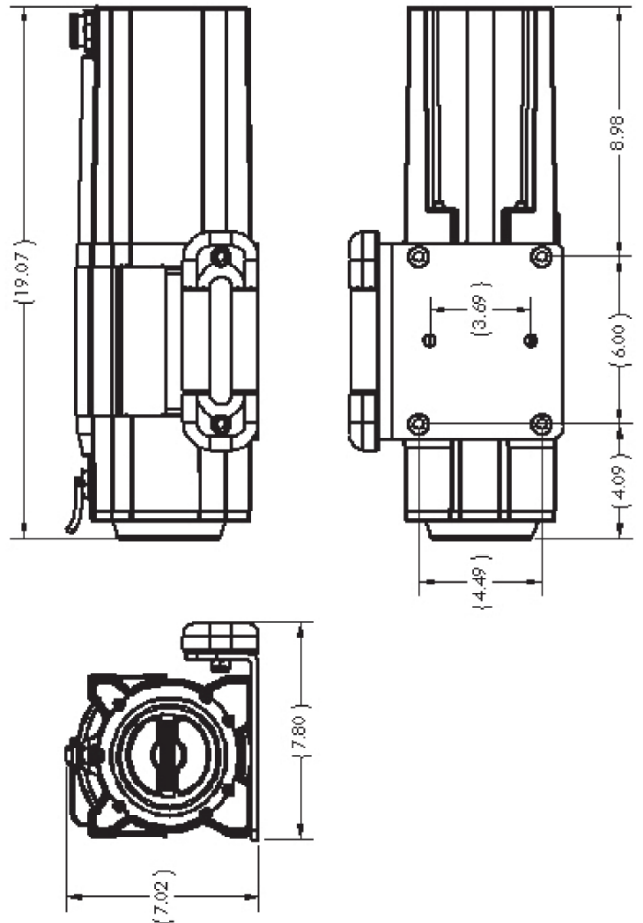

S 7500

Superwinch® is the leader
in trailer-specific winching

S 5500

Designed, Engineered & Tested by Superwinch®

S 5500

Capacity	5,500lbs
Max Capacity	11,000lbs*
Free Spool	Engage/Disengage
Controller	30'
Mounting	2 or 4 bolt
Brake	100% Load-holding
Cable	60' x 9/32
Weight	51lbs
Warranty	Limited Lifetime
Warranty Solenoid	3 Year

S 7500

Capacity	7,500lbs
Max Capacity	15,000lbs*
Free Spool	Engage/Disengage
Controller	30'
Mounting	4 bolt
Brake	100% Load-holding
Cable	55' x 5/16"
Weight	55lbs
Warranty	Limited Lifetime
Warranty Solenoid	3 Year

S 7500 SR

Capacity	7,500lbs
Max Capacity	15,000lbs*
Free Spool	Engage/Disengage
Controller	30'
Mounting	4 bolt
Brake	100% Load-holding
Rope	55' x 5/16"
Weight	46lbs
Warranty	Limited Lifetime
Warranty Solenoid	3 Year

Performance Data:

S 5500

Speed at Rated Load:	7.3 fpm
Amp draw :	340 amps

S 7500

Speed at Rated Load:	3.5 fpm
Amp draw :	335 amps

*Using double-line technique

*inches