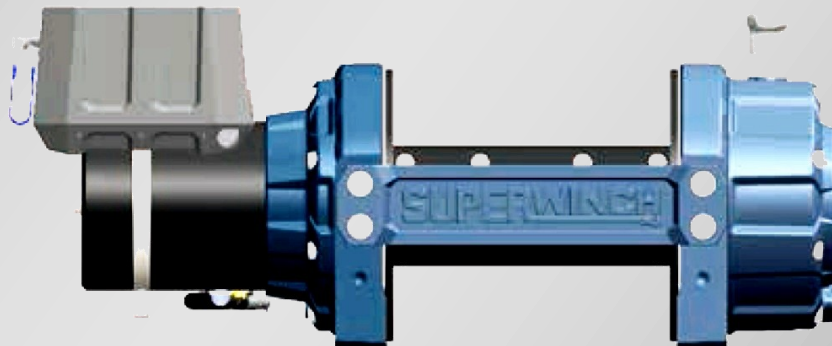

Click on picture for product information
& discounted prices

Industrial Electric DC

SI-8-W-DC 8000lb 24 volt

\$1050.00 plus gst

SI-10-W-DC 10000lb 12v or 24 volt

\$1450.00 plus gst

SI-12-W-DC 12000lb 12v or 24 volt