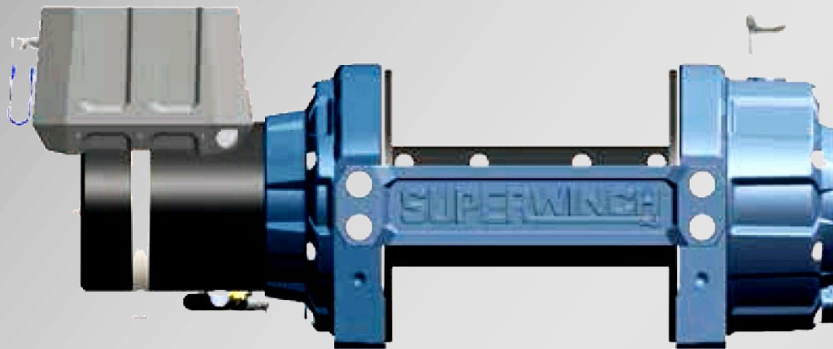

Click on picture for product information
& discounted prices

Industrial Electric DC

SI-8-W-DC 8000lb 24 volt

\$1050.00 plus gst

SI-10-W-DC 10000lb 12v or 24 volt

\$1450.00 plus gst

SI-12-W-DC 12000lb 12v or 24 volt