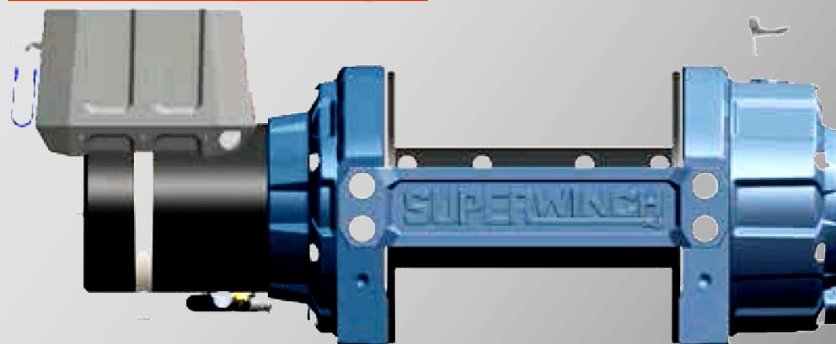

Click on picture for product information
& discounted prices

Industrial Electric DC

SI-8-W-DC 8000lb 24 volt

\$1050.00 plus gst

SI-10-W-DC 10000lb 12v or 24 volt

\$1450.00 plus gst

SI-12-W-DC 12000lb 12v or 24 volt